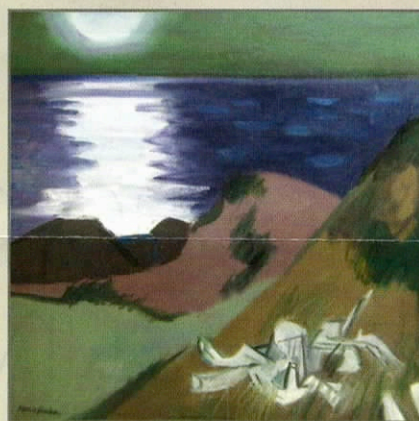

Maurice Freedman

www.greenhutgalleries.com

GREENHUT
GALLERIES Since 1977

146 Middle Street, Portland, Maine 04101 • 888.772.2693 • greenhut@maine.com